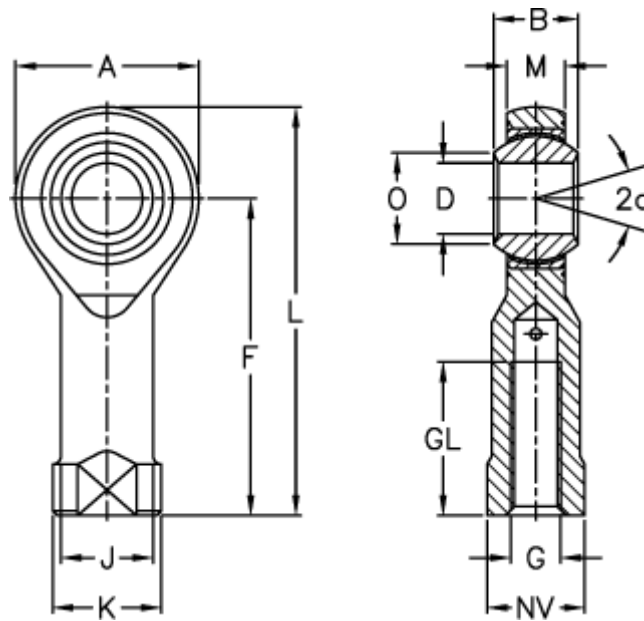

Article number: 03213010

Description: Fluro Rod End GILRSW 10  
Housing stainless steel with left-handed thread

## Measures

|                     |        |                     |        |                 |
|---------------------|--------|---------------------|--------|-----------------|
| A                   | = 28   | J                   | = 15   | Weight (g) = 76 |
| a (degrees)         | = 13   | K                   | = 19   |                 |
| B                   | = 14   | L                   | = 57   |                 |
| D                   | = 10   | M                   | = 10.5 |                 |
| Dynamic load C (kN) | = 23.4 | NV                  | = 17   |                 |
| F                   | = 43   | O                   | = 12.9 |                 |
| G                   | = M10  | Permissible rpm     | = 350  |                 |
| GL                  | = 20   | Static load C0 (kN) | = 28.3 |                 |